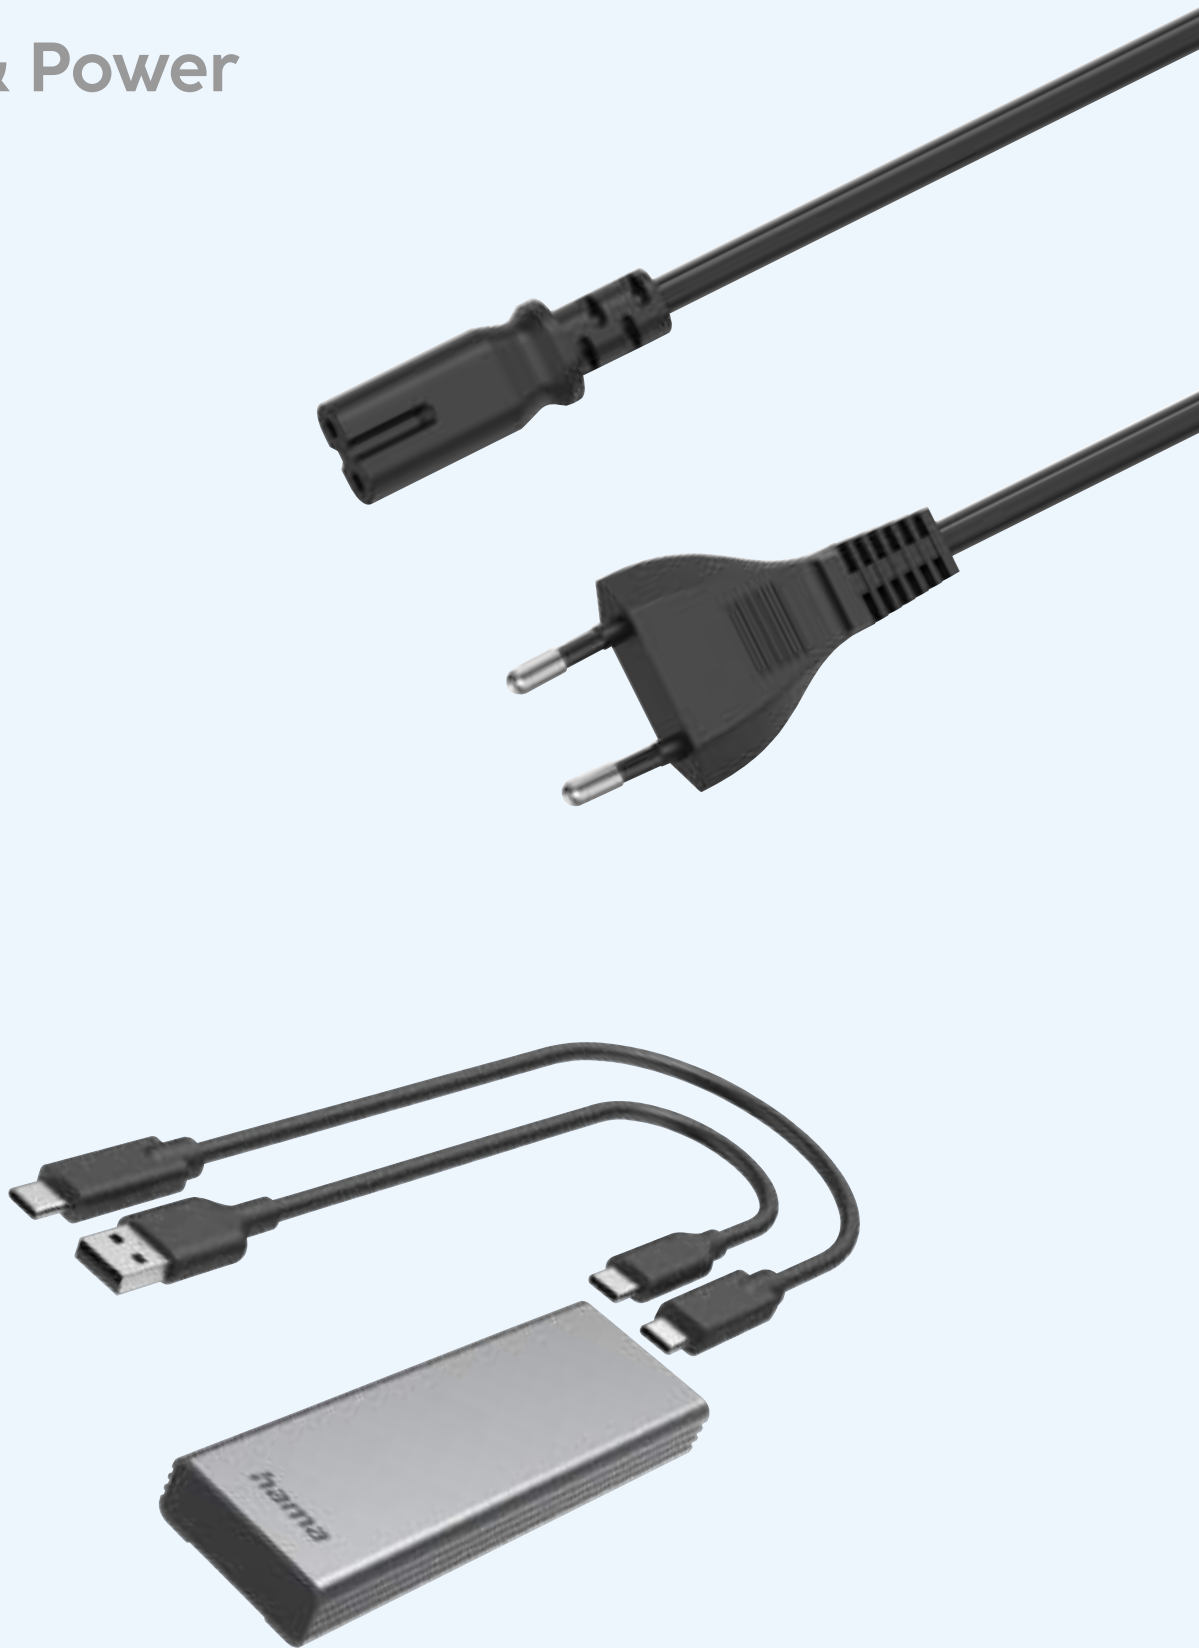

Computers

Tools & Power

Cables & Adapters

Hard Drive Adapter

hama

USB hard disk housing for 2.5" SSD and HDD hard disks

Productline	Essential Line
Shade of colour	Black
Material	Plastic Material
Model	SATA
Size	2.5"
Power Supply	USB Connection

- Super speed data transfer rates of up to 5 Gbps
- LED function indicator gives information about the device status
- Detachable USB cable for connection to a PC / notebook

00200760	
6	HB

hama

USB hard disk housing for M.2 SATA and NVMe SSD hard disks

Productline	Essential Line
Shade of colour	Black
Material	Plastic Material
Model	SATA
Size	2.5"
Power Supply	USB Connection

- Super speed Plus data transfer rates of up to 10 Gbps
- LED function indicator gives information about the device status
- High-quality and sturdy aluminium housing with a sophisticated finish
- Detachable USB cable for connection to a PC / notebook
- Flexible materials guarantee optimum kink protection and prevent cable breakage

00200764	
6	HB

Drive Connection Cable

hama

SATA Cable, Serial-ATA III, 6 Gbit/s, Internal, 90°, 0.60 m

Productline	Essential Line
Connection	SATA-Plug

- Fast read and write speeds of up to 6 Gbit/s
- Locking of the plug ensures a secure connection and reliable data transmission
- Additional shielding for good reduction of electromagnetic interference
- Flexible materials guarantee optimum kink protection and prevent cable breakage

0.6 cm		00200740	
6	HB		

Mains Lead

hama

Mains Lead "Euro Plug - 2-Pin Socket (double groove)", Black

Productline	Essential Line
Wire Cross-Section	0.75 mm²

- Moulded plugs ensure high mechanical resilience and strain relief
- Flexible materials guarantee optimum kink protection and prevent cable breakage

0.75 m		00200731	
6	HB		
1.5 m		00200732	
60	HB		
2.5 m		00200733	
60	HB		

TOOLS & POWER

hama

USB Hard Disk Adapter for 2.5" and 3.5" SSD and HDD Hard Disks

Productline	Essential Line
Shade of colour	Black
Material	Plastic Material
Model	SATA, USB 3.0
Size	2.5"/3.5"

- Super speed data transfer rates of up to 5 Gbps
- LED function indicator gives information about the device status
- Detachable USB cable for connection to a PC / notebook

00200761	
6	HB

hama

SATA Cable, Serial-ATA III, 6 Gbit/s, Internal, 0.45 m

Productline	Essential Line
Connection	SATA-Plug

- Fast read and write speeds of up to 6 Gbit/s
- Locking of the plug ensures a secure connection and reliable data transmission
- Additional shielding for good reduction of electromagnetic interference
- Flexible materials guarantee optimum kink protection and prevent cable breakage

0.45 cm		00200739	
6	HB		

hama

Power Cable, Swiss Plug - 3-Pin IEC Power Cable, 1.8 m

Productline	Essential Line
Wire Cross-Section	0.75 mm²

- Moulded plugs ensure high mechanical resilience and strain relief
- Flexible materials guarantee optimum kink protection and prevent cable breakage
- Ideal as a replacement for short, long or faulty original IEC cables
- Suitable for a range of electrical / multi-media devices
- Resilient, long-lasting cable
- VDE tested

1.8 m		00205083	
6	HB