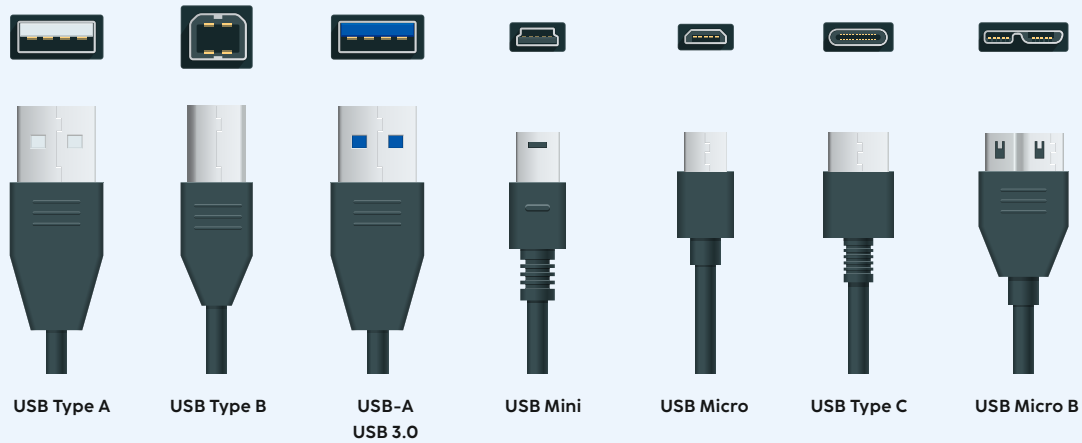

Highlight.

200799 | USB-C Cable, E-Marker, USB4 Gen4, 80 Gbit/s, 5 A, 240 W, 1.00 m

- → Ultra-speed data transfers at up to 80 Gbit/s bidirectional and up to 120 Gbit/s via “bandwidth boost”
- → Intelligent communication thanks to E-markers: supports USB-C Power Delivery (PD) 3.1 Extended Power Range (EPR) standard charging at up to 240 Watts
- → For perfect, high-resolution, Ultra-HD cinema-quality 7680 x 4320 (8K) pixels
- → Double shielding for good reduction of electromagnetic interference
- → Slimline plug is especially ideal for mobile and flat devices or when space is limited
- → Optimised kink protection thanks to flexible materials prevents cable breakage

USB standards for data transfer and power supply

Original designation	New designation	Current designation	Data rate	Speed class	Plug (host side)
USB 1.1	–	–	1.5 MBit/s 12 MBit/s	Low Speed Full Speed	Type A Type A
USB 2.0	–	–	480 MBit/s	Hi Speed	Type A + C
USB 3.0	USB 3.1 Gen 1	USB 3.2 Gen 1	5 GBit/s	Super Speed	Type A + C
USB 3.1	USB 3.1 Gen 2	USB 3.2 Gen 2	10 GBit/s	Super Speed +	Type A + C
USB 3.2	–	USB 3.2 Gen 2 x 2	20 GBit/s	–	Type C
	USB 3.2 Gen 2 x 2	USB 4 Gen 2 x 2	20 GBit/s	–	Type C
USB 4	–	USB 4 Gen 3 x 2	40 GBit/s	–	Type C
USB 4	USB 4 / V 2.0	USB 4 Gen 4 x 2	80 GBit/s	–	Type C