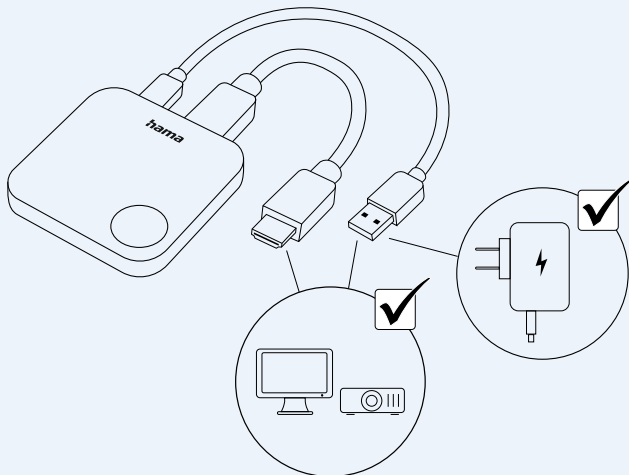

Internet / network connections

Connections:

- 3 x USB-A: for e.g. external hard drive, USB stick, mouse, keyboard, printer
- 1 x USB-C power: for e.g. PD charger, PD power supply unit, PD power pack
- 1 x HDMI™: for connection to an e.g. monitor, TV or projector
- 1 x LAN/Ethernet: for e.g. cabled

		00200358
	16 HB	

Small device, big technology

The compact device can be used to easily connect a laptop, smartphone or tablet to a projector or TV, for example, to transmit images and sound wirelessly.