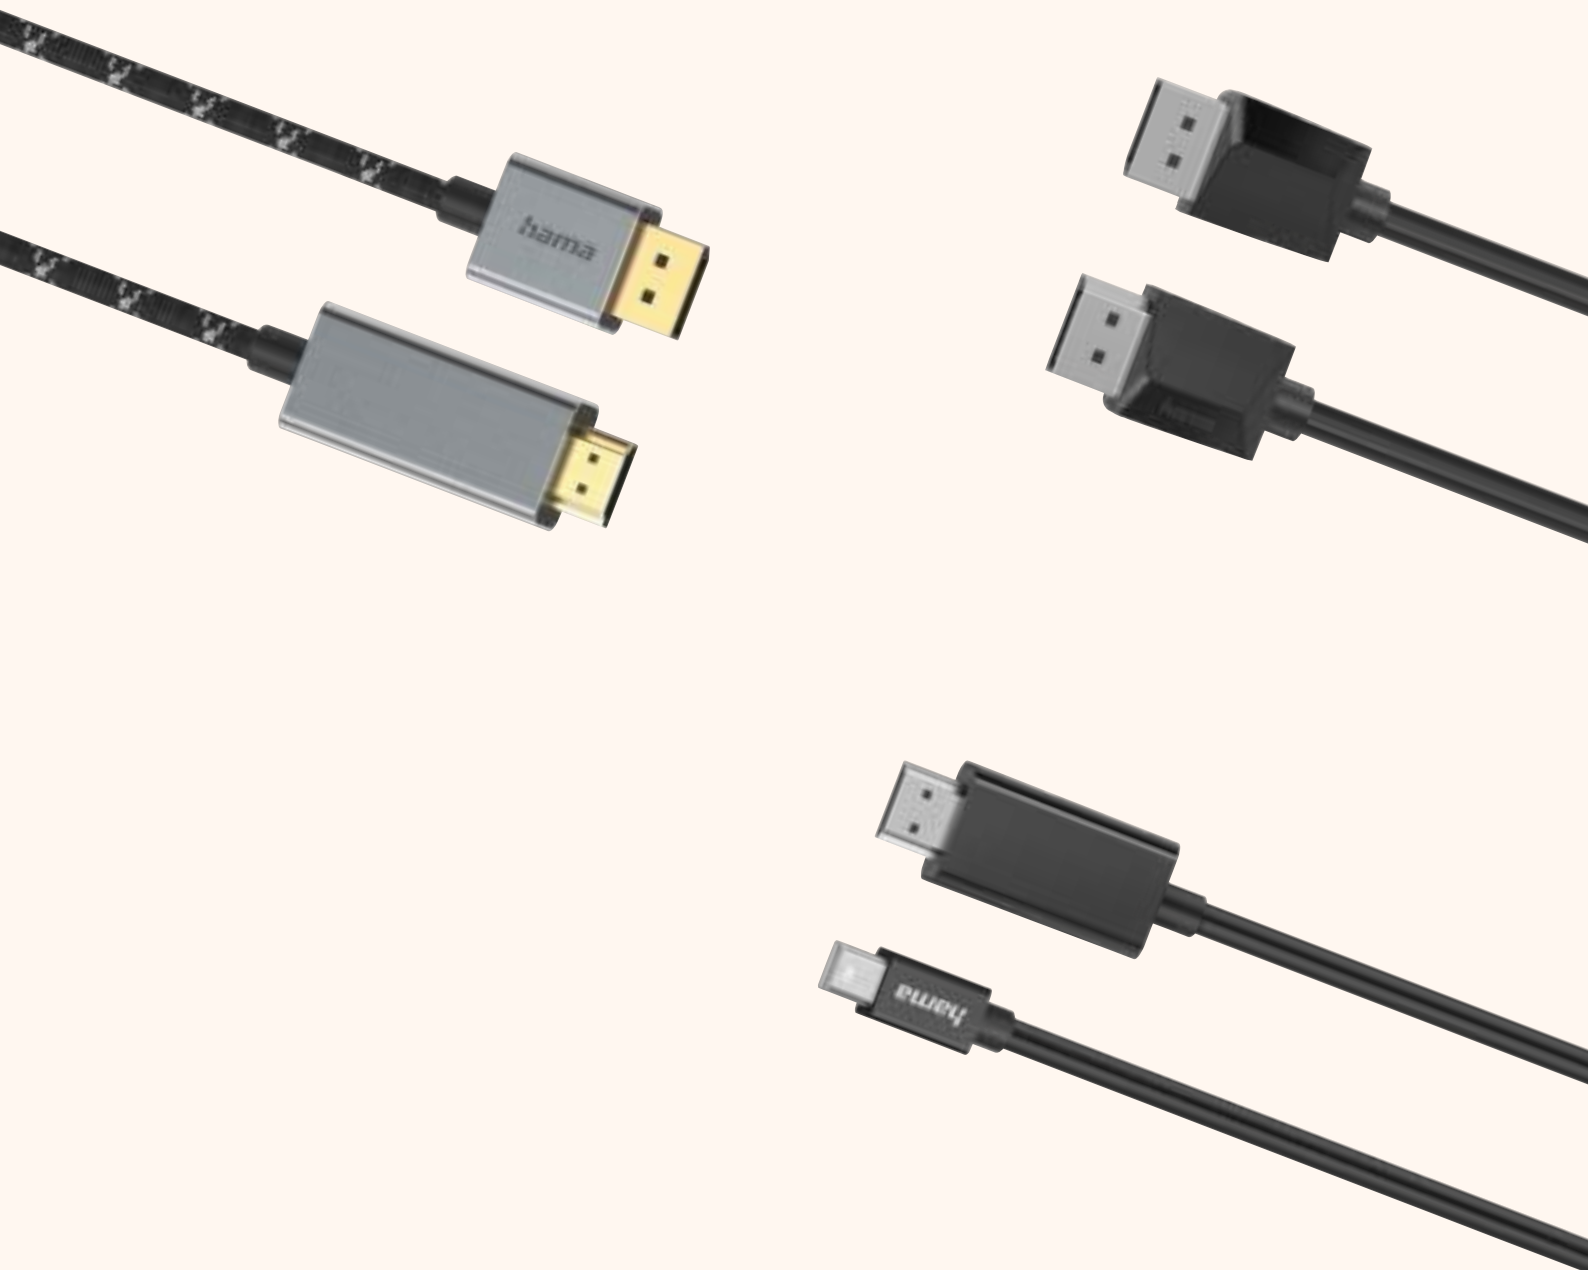

Computers

Multimedia Video