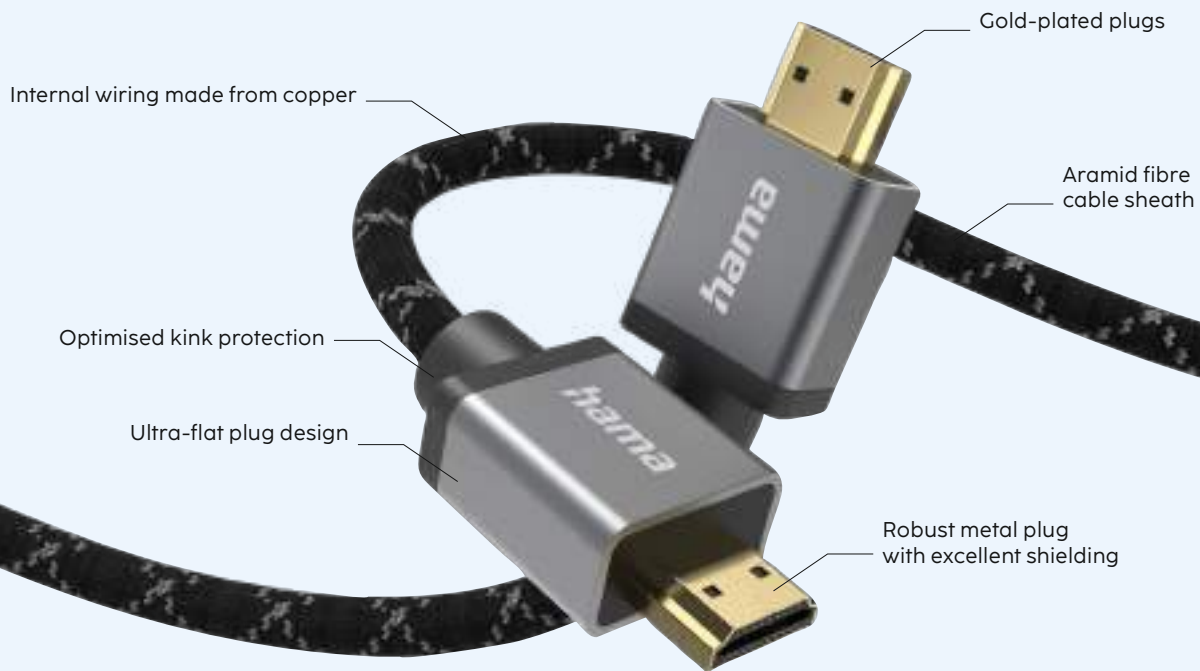

The cables

The concept

The certified Ultra High Speed HDMI™ cables are part of the comprehensive Future in Connection cable concept and round off the range of HDMI™ cables.

AVA cable | Video

Ultra-high-speed HDMI™ Cable, Plug - Plug, 8K, Metal