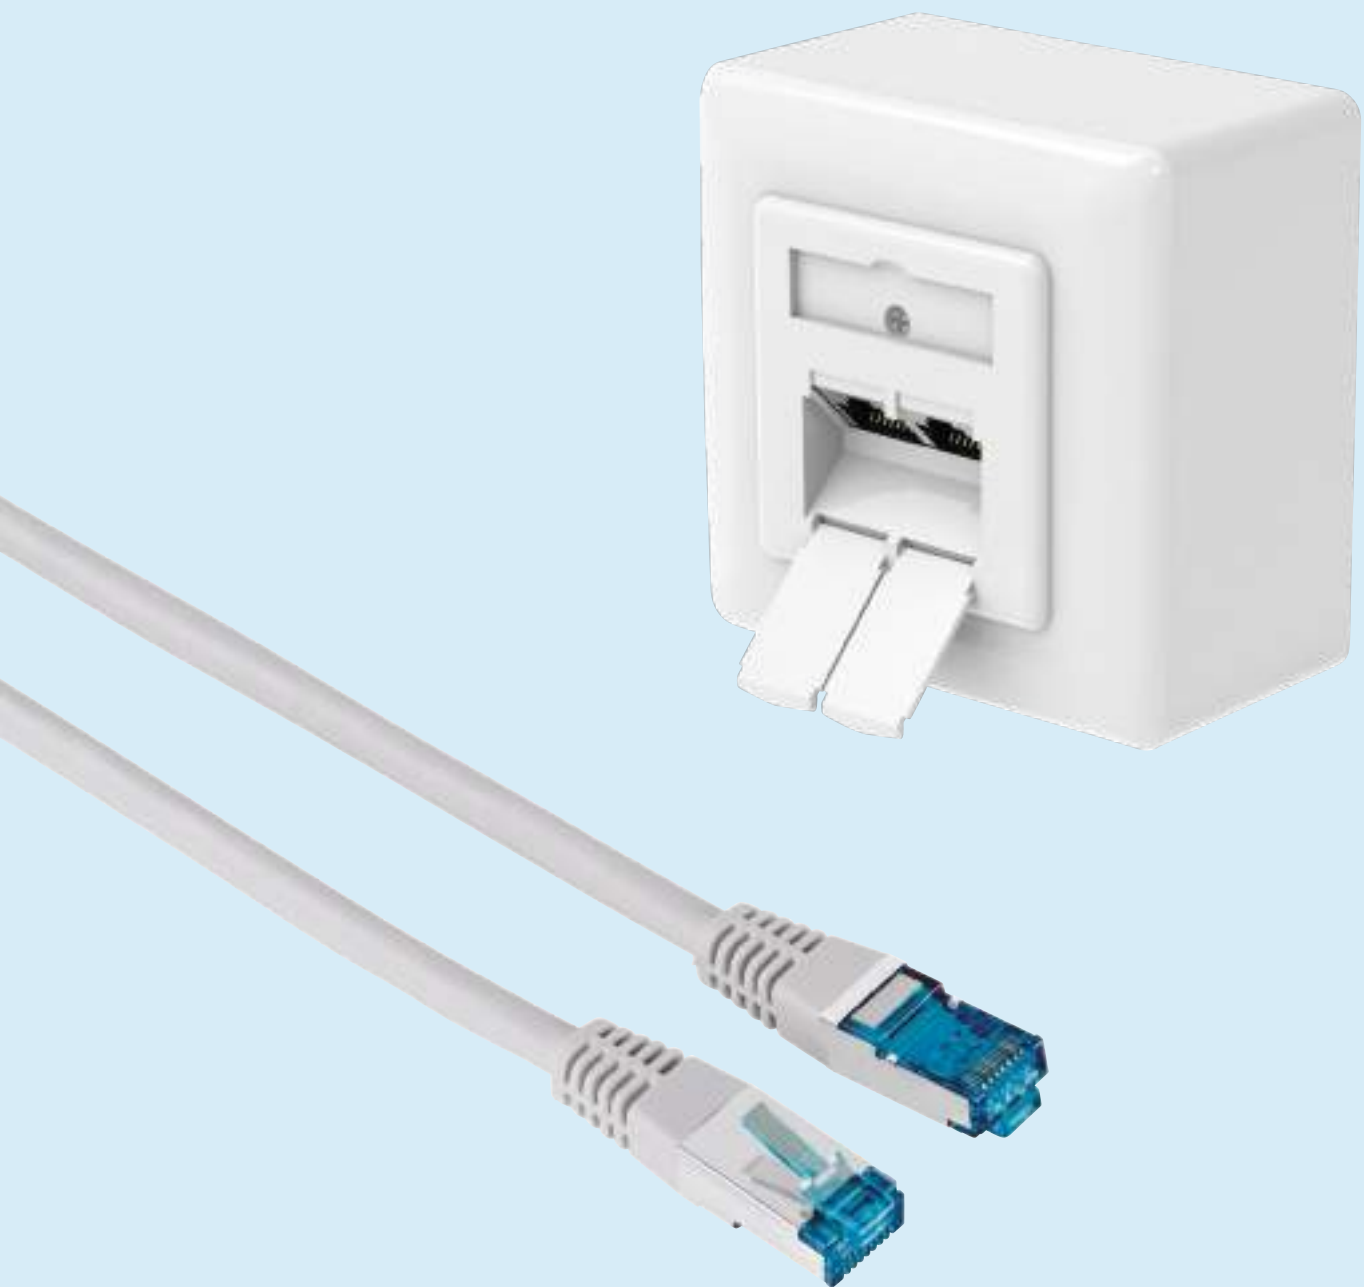

Computers

Network