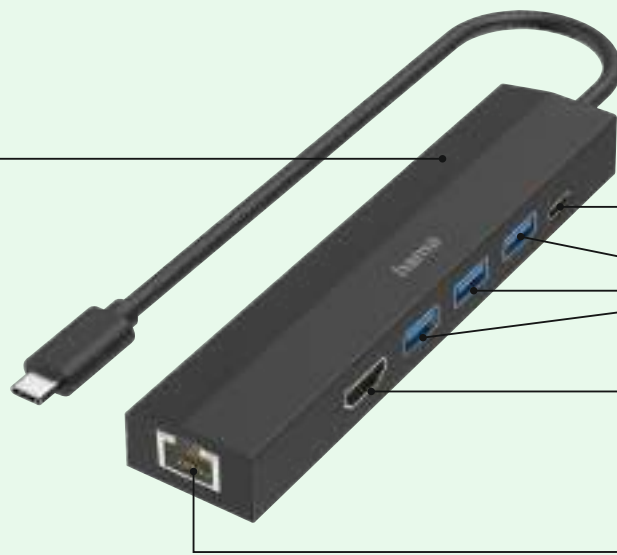

Recycled housing

Power Delivery

5 Gbit/s USB 3.2

4K HDMI

1 Gbit/s LAN